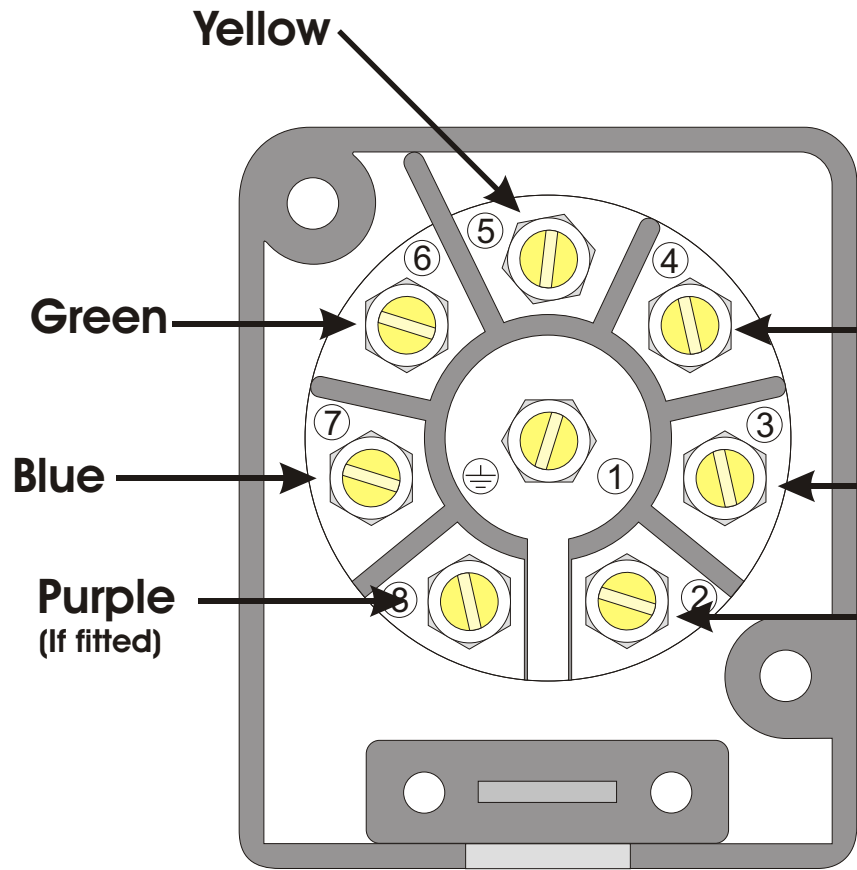

Pennine Radio Limited
 82 Fitzwilliam St, Huddersfield, HD1 5BE - UK
 www.prl.co.uk - 01484 538211

Golf Cart Main Wiring Diagram

© Copyright Mar 5 2004
 All rights reserved

Drawn By:
 N C H Beaumont

Loom Plug
(Viewed on the screw connectors)

Fork Socket
(Viewed on the soldered end of the pins)

Modified 3/Mar/04

Pennine Radio Limited	
82 Fitzwilliam St, Huddersfield, HD1 5BE - UK www.prl.co.uk - 01484 538211	
Golf Cart Controller 8 pin Plug & Loom Socket	
© Copyright Feb 9 2004 All rights reserved	Drawn By: N C H Beaumont