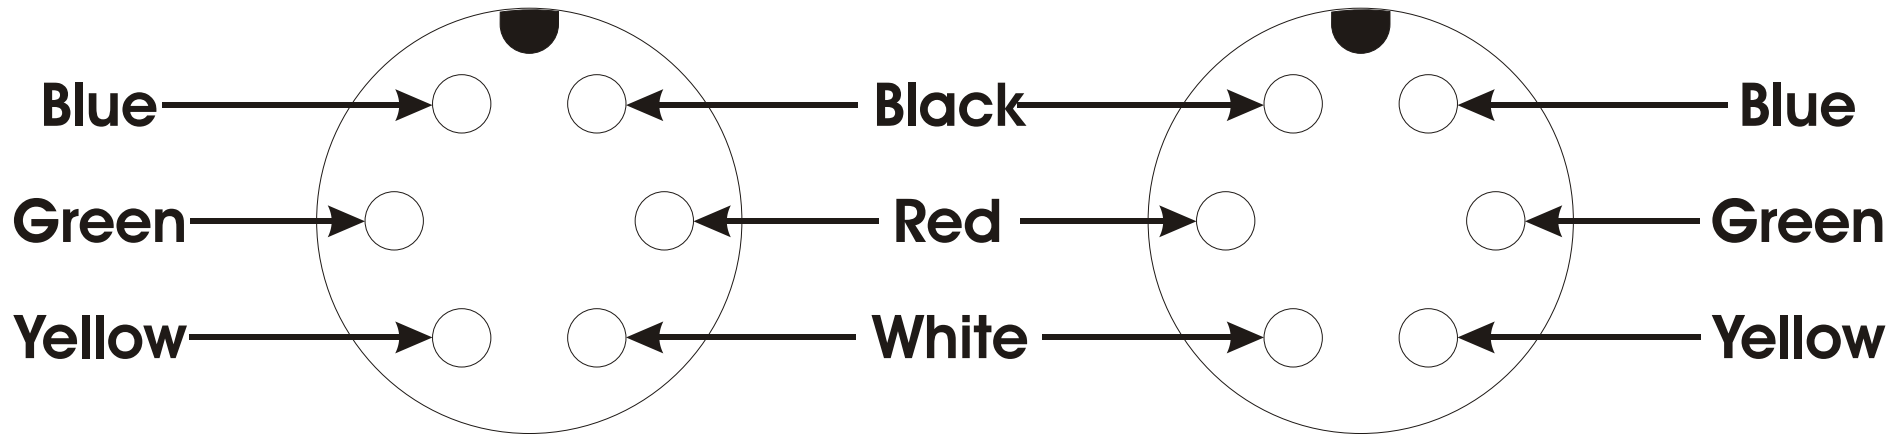

Hand Controller Plug

(Viewed on the soldered end of the pins)

Loom Socket

(Viewed on the soldered end of the pins)

Pennine Radio Limited

82 Fitzwilliam St, Huddersfield, HD1 5BE - UK
www.prl.co.uk - 01484 538211

**Older Models Golf Cart
Loom Connector Diagram**

© Copyright Dec 6 2006
All rights reserved

Drawn By:
N C H Beaumont