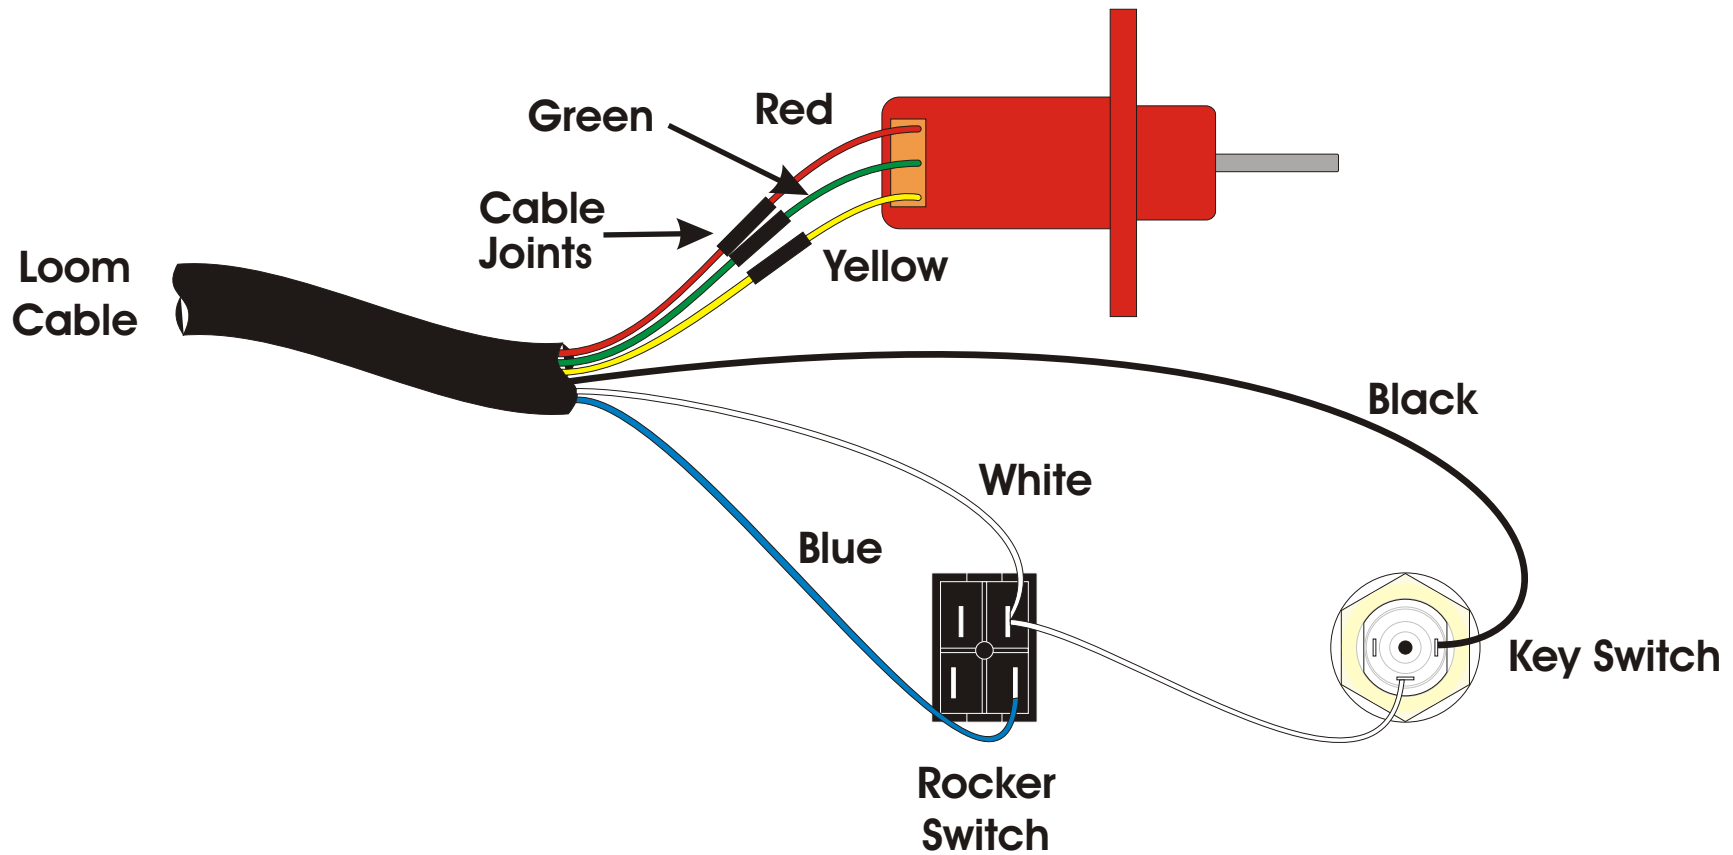

Hand Controller Plug

(Viewed on the soldered end of the pins)

Loom Socket

(Viewed on the soldered end of the pins)

Pennine Radio Limited

82 Fitzwilliam St, Huddersfield, HD1 5BE - UK
www.prl.co.uk - 01484 538211

**Older Models Golf Cart
 Loom Connector Diagram**

© Copyright Dec 6 2006
 All rights reserved

Drawn By:
 N C H Beaumont

<p>Pennine Radio Limited 82 Fitzwilliam St, Huddersfield, HD1 5BE - UK www.prl.co.uk - 01484 538211</p>	
<p>Older Models Golf Cart Hand Controller Diagram</p>	
<p>© Copyright Dec 6 2006 All rights reserved</p>	<p>Drawn By: N C H Beaumont</p>