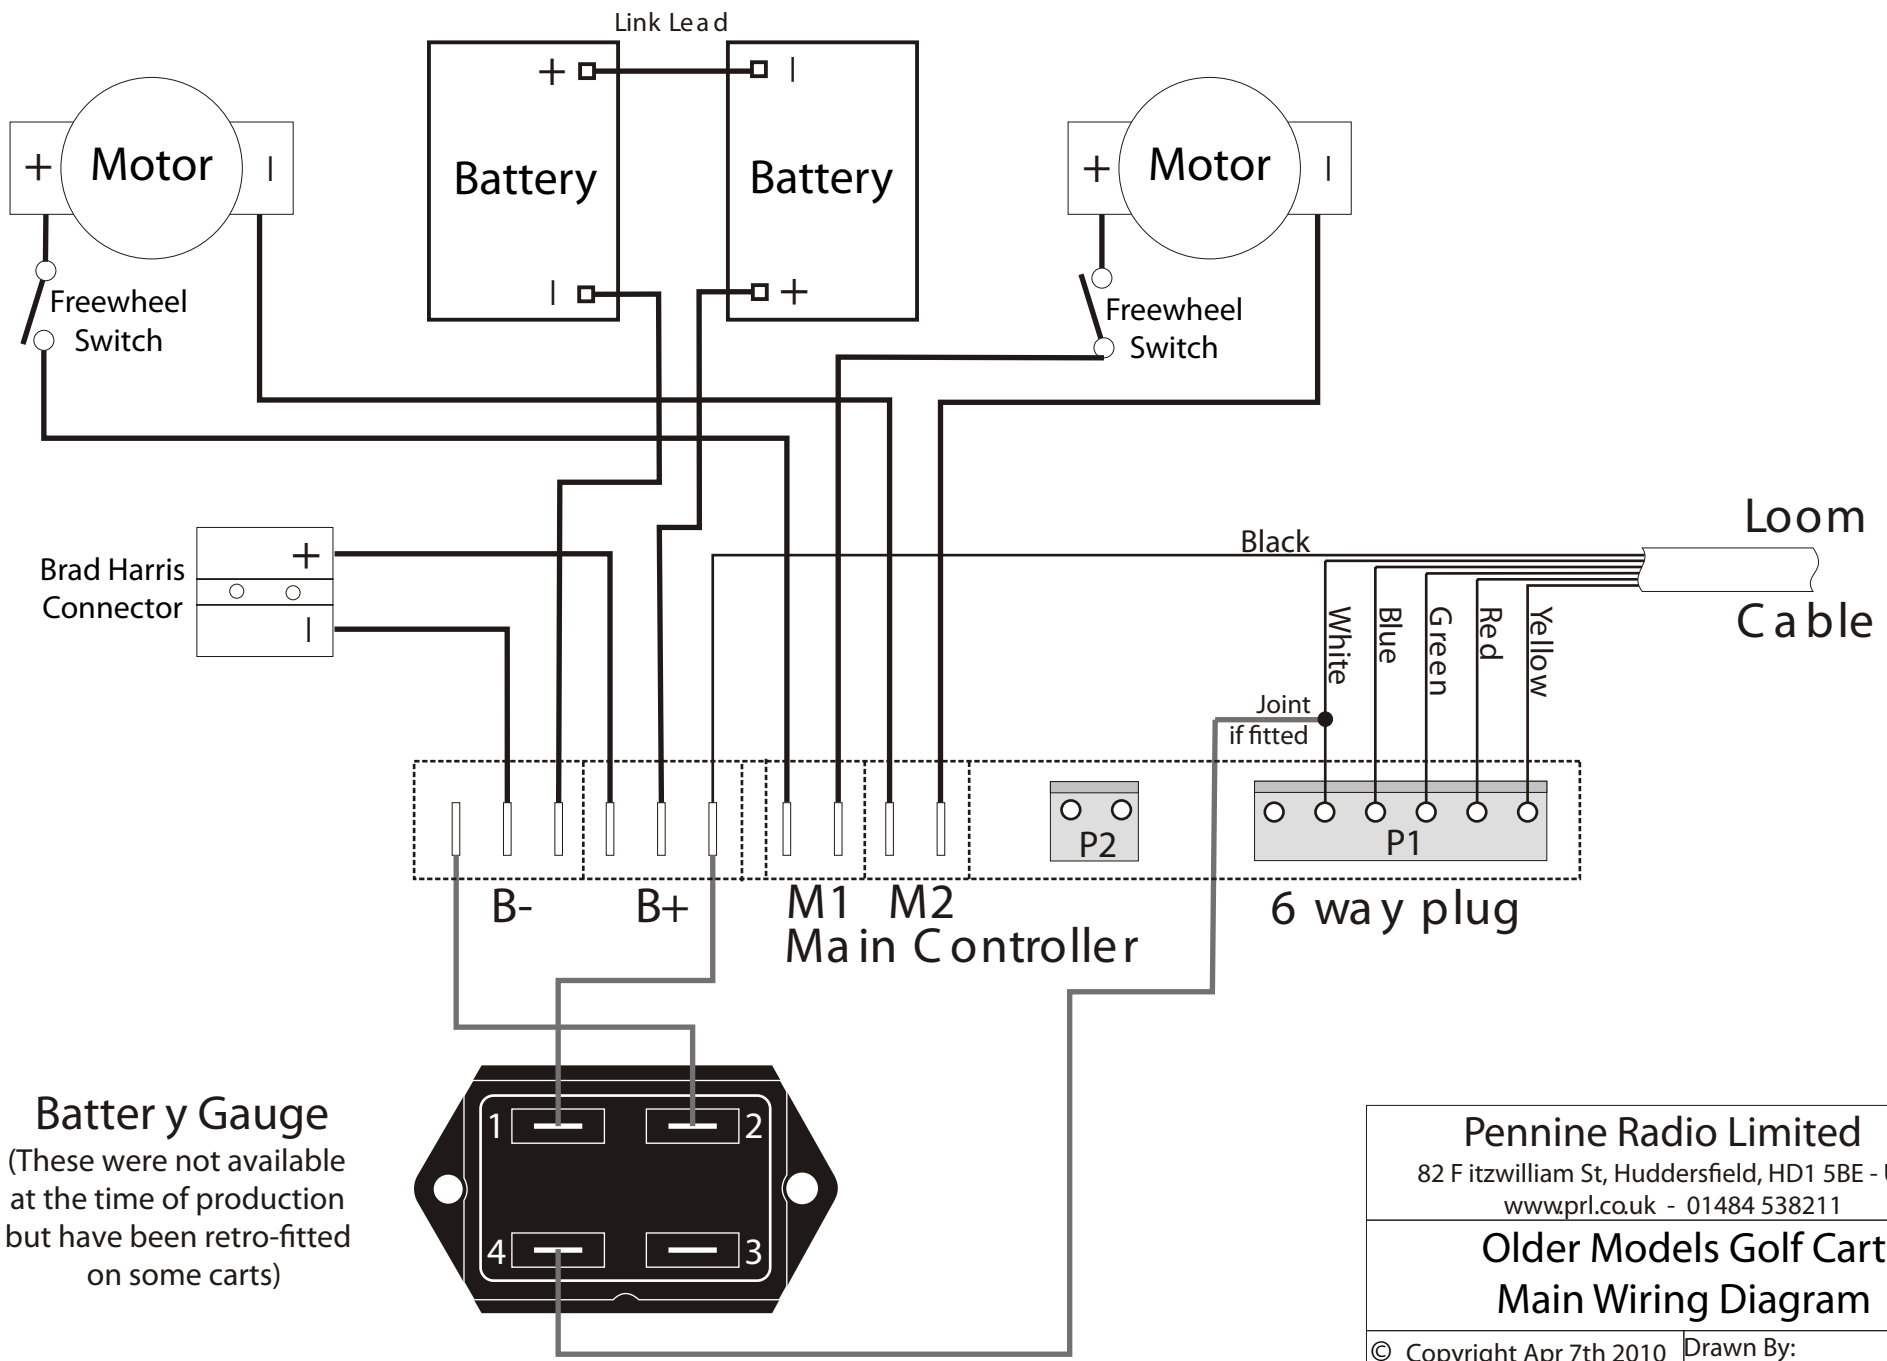

Battery Gauge
(These were not available at the time of production but have been retro-fitted on some carts)

Pennine Radio Limited 82 Fitzwilliam St, Huddersfield, HD1 5BE - UK www.prl.co.uk - 01484 538211	
Older Models Golf Cart Main Wiring Diagram	
© Copyright Apr 7th 2010 All rights reserved	Drawn By: N C H Beaumont