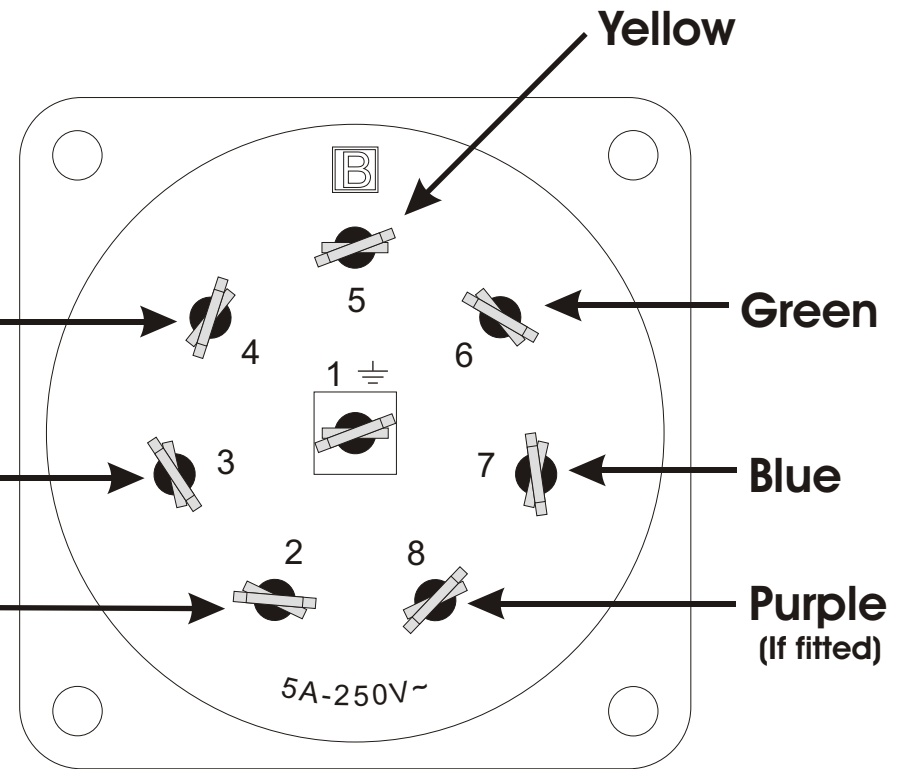

Pennine Radio Limited
 82 Fitzwilliam St, Huddersfield, HD1 5BE - UK
 www.prl.co.uk - 01484 538211

Golf Cart Main Wiring Diagram

© Copyright Mar 5 2004
 All rights reserved

Drawn By:
 N C H Beaumont

Loom Plug
(Viewed on the screw connectors)

Fork Socket
(Viewed on the soldered end of the pins)

Modified 3/Mar/04

Pennine Radio Limited	
82 Fitzwilliam St, Huddersfield, HD1 5BE - UK www.prl.co.uk - 01484 538211	
Golf Cart Controller 8 pin Plug & Loom Socket	
© Copyright Feb 9 2004 All rights reserved	Drawn By: N C H Beaumont