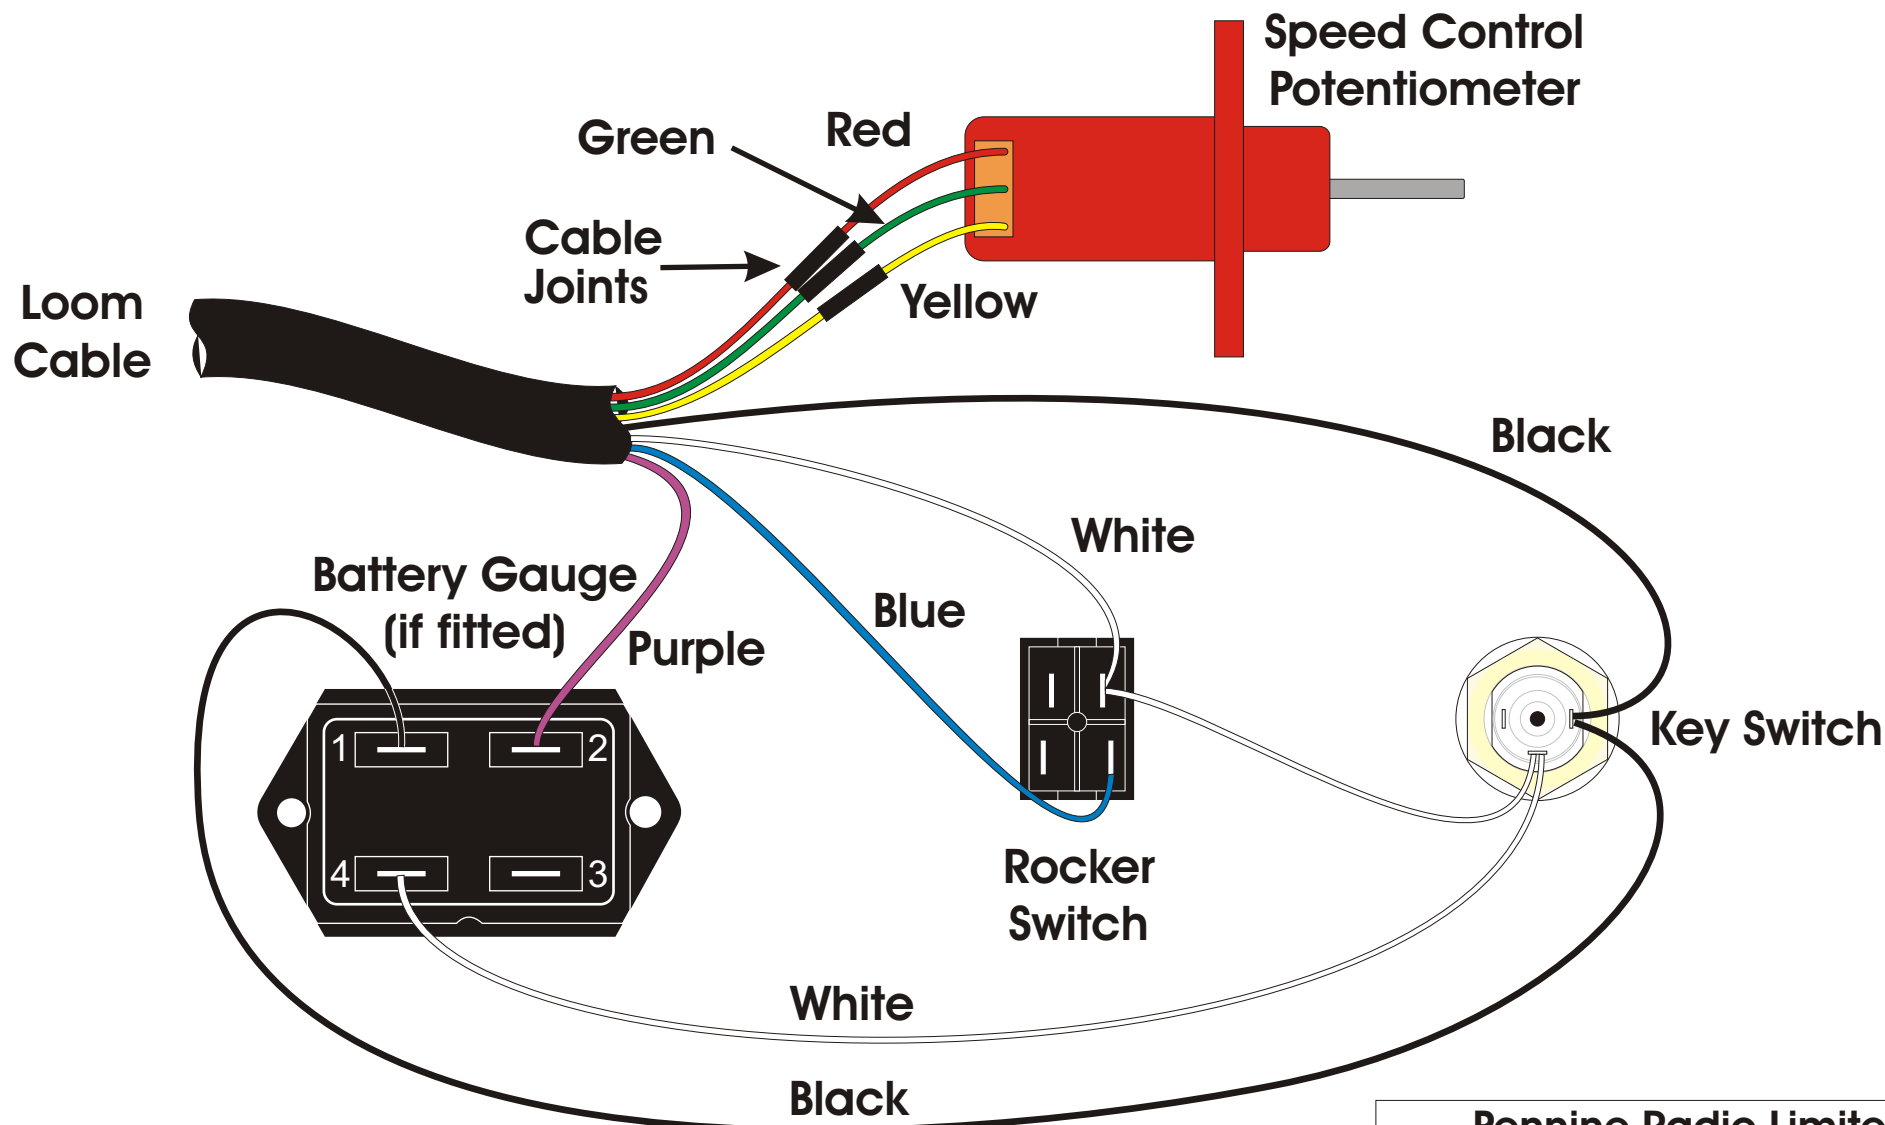

Fork Socket
(Viewed on the soldered end of the pins)

Modified 3/Mar/04

Pennine Radio Limited	
82 Fitzwilliam St, Huddersfield, HD1 5BE - UK www.prl.co.uk - 01484 538211	
Golf Cart Controller 8 pin Plug & Loom Socket	
© Copyright Feb 9 2004 All rights reserved	Drawn By: N C H Beaumont