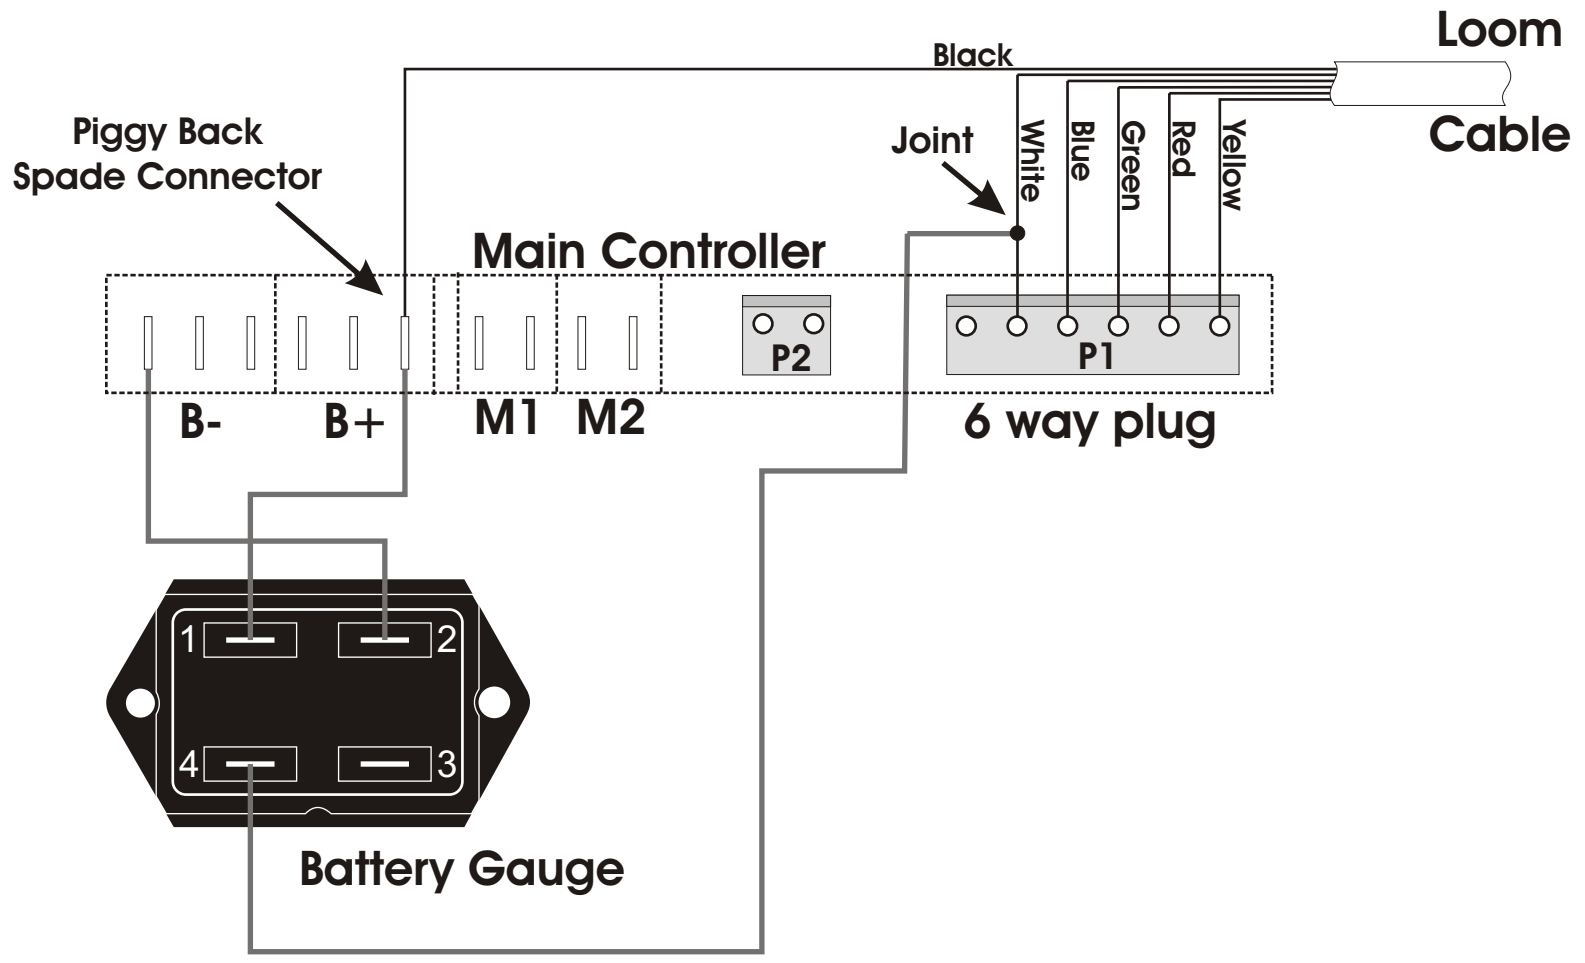

Hand Controller Plug

(Viewed on the soldered end of the pins)

Loom Socket

(Viewed on the soldered end of the pins)

Pennine Radio Limited

82 Fitzwilliam St, Huddersfield, HD1 5BE - UK
www.prl.co.uk - 01484 538211

**Older Models Golf Cart
 Loom Connector Diagram**

© Copyright Dec 6 2006
 All rights reserved

Drawn By:
 N C H Beaumont

<p>Pennine Radio Limited 82 Fitzwilliam St, Huddersfield, HD1 5BE - UK www.prl.co.uk - 01484 538211</p>	
<p>Older Models Golf Cart Hand Controller Diagram</p>	
<p>© Copyright Dec 6 2006 All rights reserved</p>	<p>Drawn By: N C H Beaumont</p>